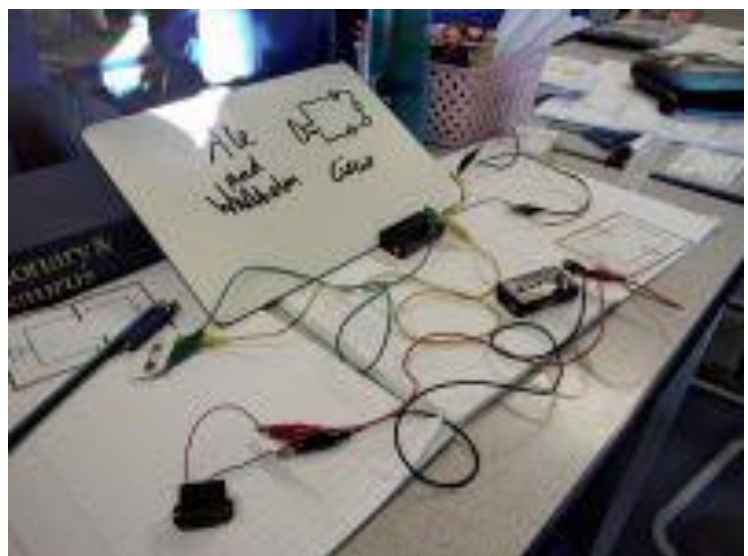

Elm

Elm Class have started this new year learning about Victorian Britain in History, and reading their new class text, Street Child, in English. After only two weeks, the children are realising the harshness of growing up in this era! We have had some excellent thinking and discussions in R.E. with our enquiry - Is being happy the greatest purpose in life? In Science, the children have recapped previous learning on circuits, and are now exploring different enquiries that focus on components in more complicated circuits.